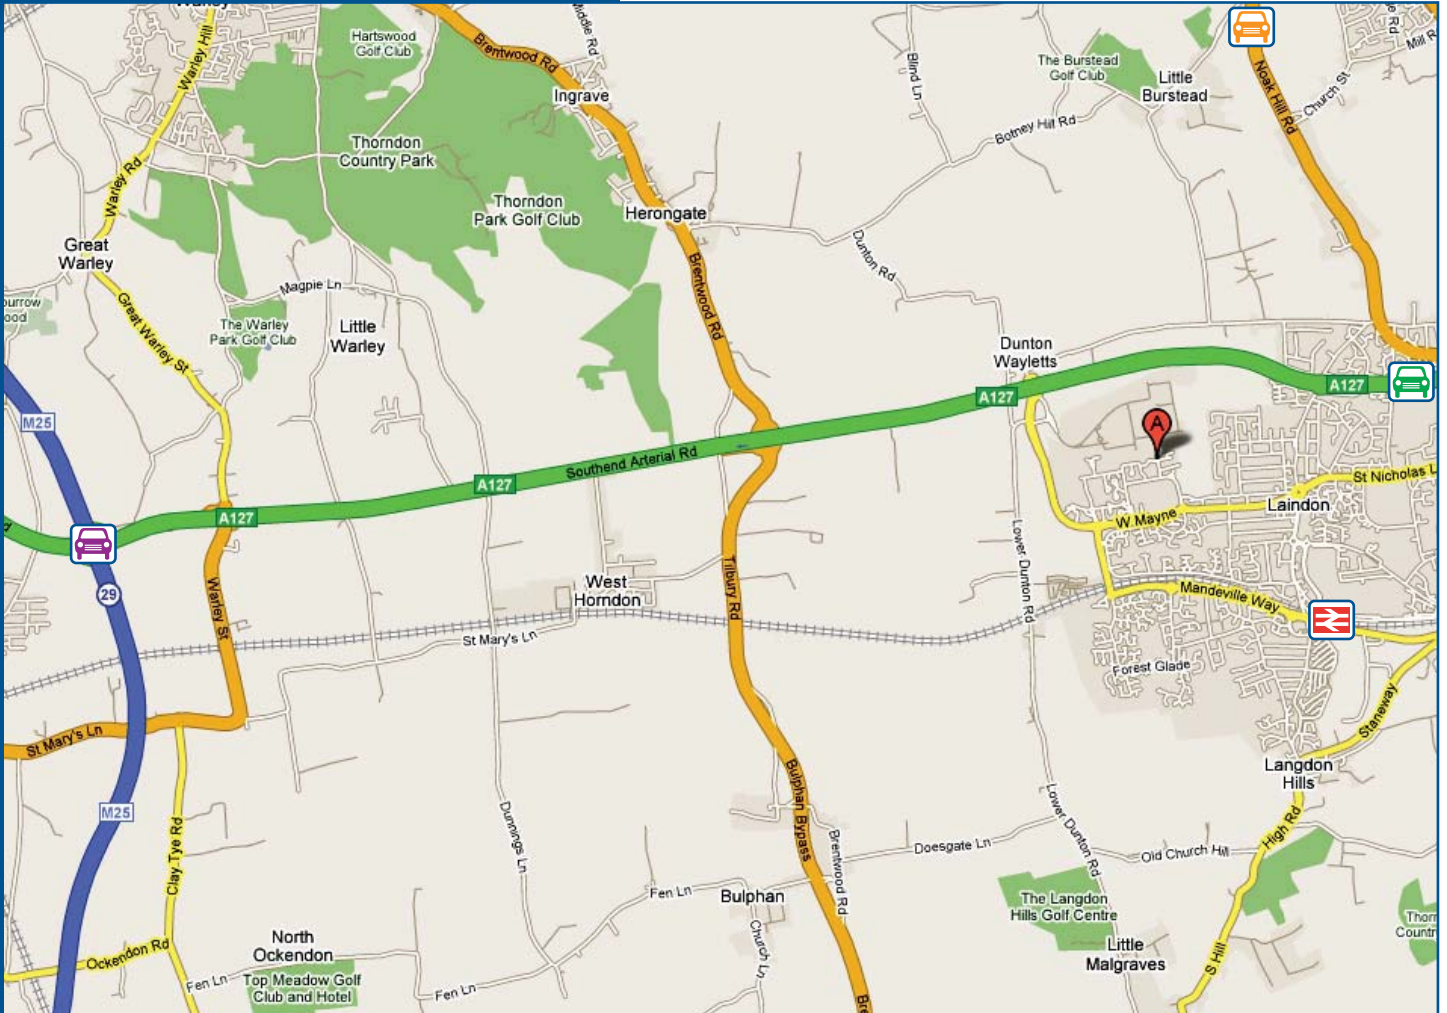

#### From the M25:

Exit the M25 at junction 29 and join the A127 (Southend Arterial Road) towards Basildon. After 4 miles keep left on to the exit ramp and, at the roundabout, take the fourth exit onto the B148 (West Mayne). At the next roundabout take the second exit to follow the B148. At the next roundabout take the first exit onto Fenton Way. Follow the road to the left and then turn right onto Sylvan Way. At the roundabout, JAC is immediately ahead of you.

#### From Southend-on-Sea:

Follow the A127 (Southend Arterial Road) towards Basildon. Turn left onto High Road (signposted to Langdon Hills). At the roundabout take the third exit onto the B148 (West Mayne). At the next roundabout take the third exit onto Fenton Way. Follow the road to the left and then turn right onto Sylvan Way. At the roundabout, JAC is immediately ahead of you.

#### From Chelmsford:

Follow the B1007 Southbound towards Basildon. At the end of the B1007 take the third exit at the roundabout onto the A176 (Noak Hill Road). At the A127 roundabout take the third exit onto the A176 (Upper Mayne). Take the second exit at the next roundabout. After 0.6 miles at the next roundabout take the third exit onto the B148 (St Nicholas Lane). At the next roundabout take the second exit onto the B148 (West Mayne). At the next roundabout take the third exit onto Fenton Way. Follow the road to the left and then turn right onto Sylvan Way. At the roundabout, JAC is immediately ahead of you.

#### By Rail:

Laindon Station is less than 1 mile away. For train times telephone 08457 48 49 50.

Tel. 01268 416 348